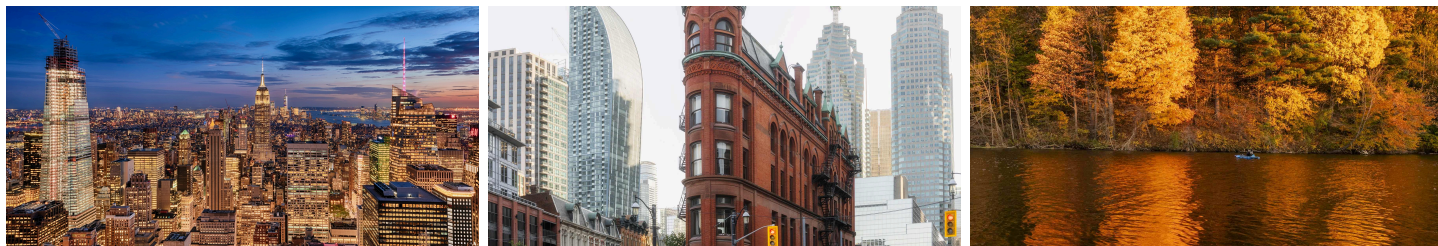

COLLECTIONS

Toronto Cityscapes & Skyline

Long exposure · Blue hour · Panoramic

Golden & Blue Hour

Twilight · Magic light

Panoramas

Monumental scale · Multi-frame · Niagara · Toronto

Waterfalls Ontario

Hamilton · Niagara Escarpment · Silk water

Egypt · Istanbul · New York

International fine art originals

Fine Art Nature & Landscapes

Ontario · All seasons

Long Exposure · Silk Water

Waterfalls · Cityscapes · Time